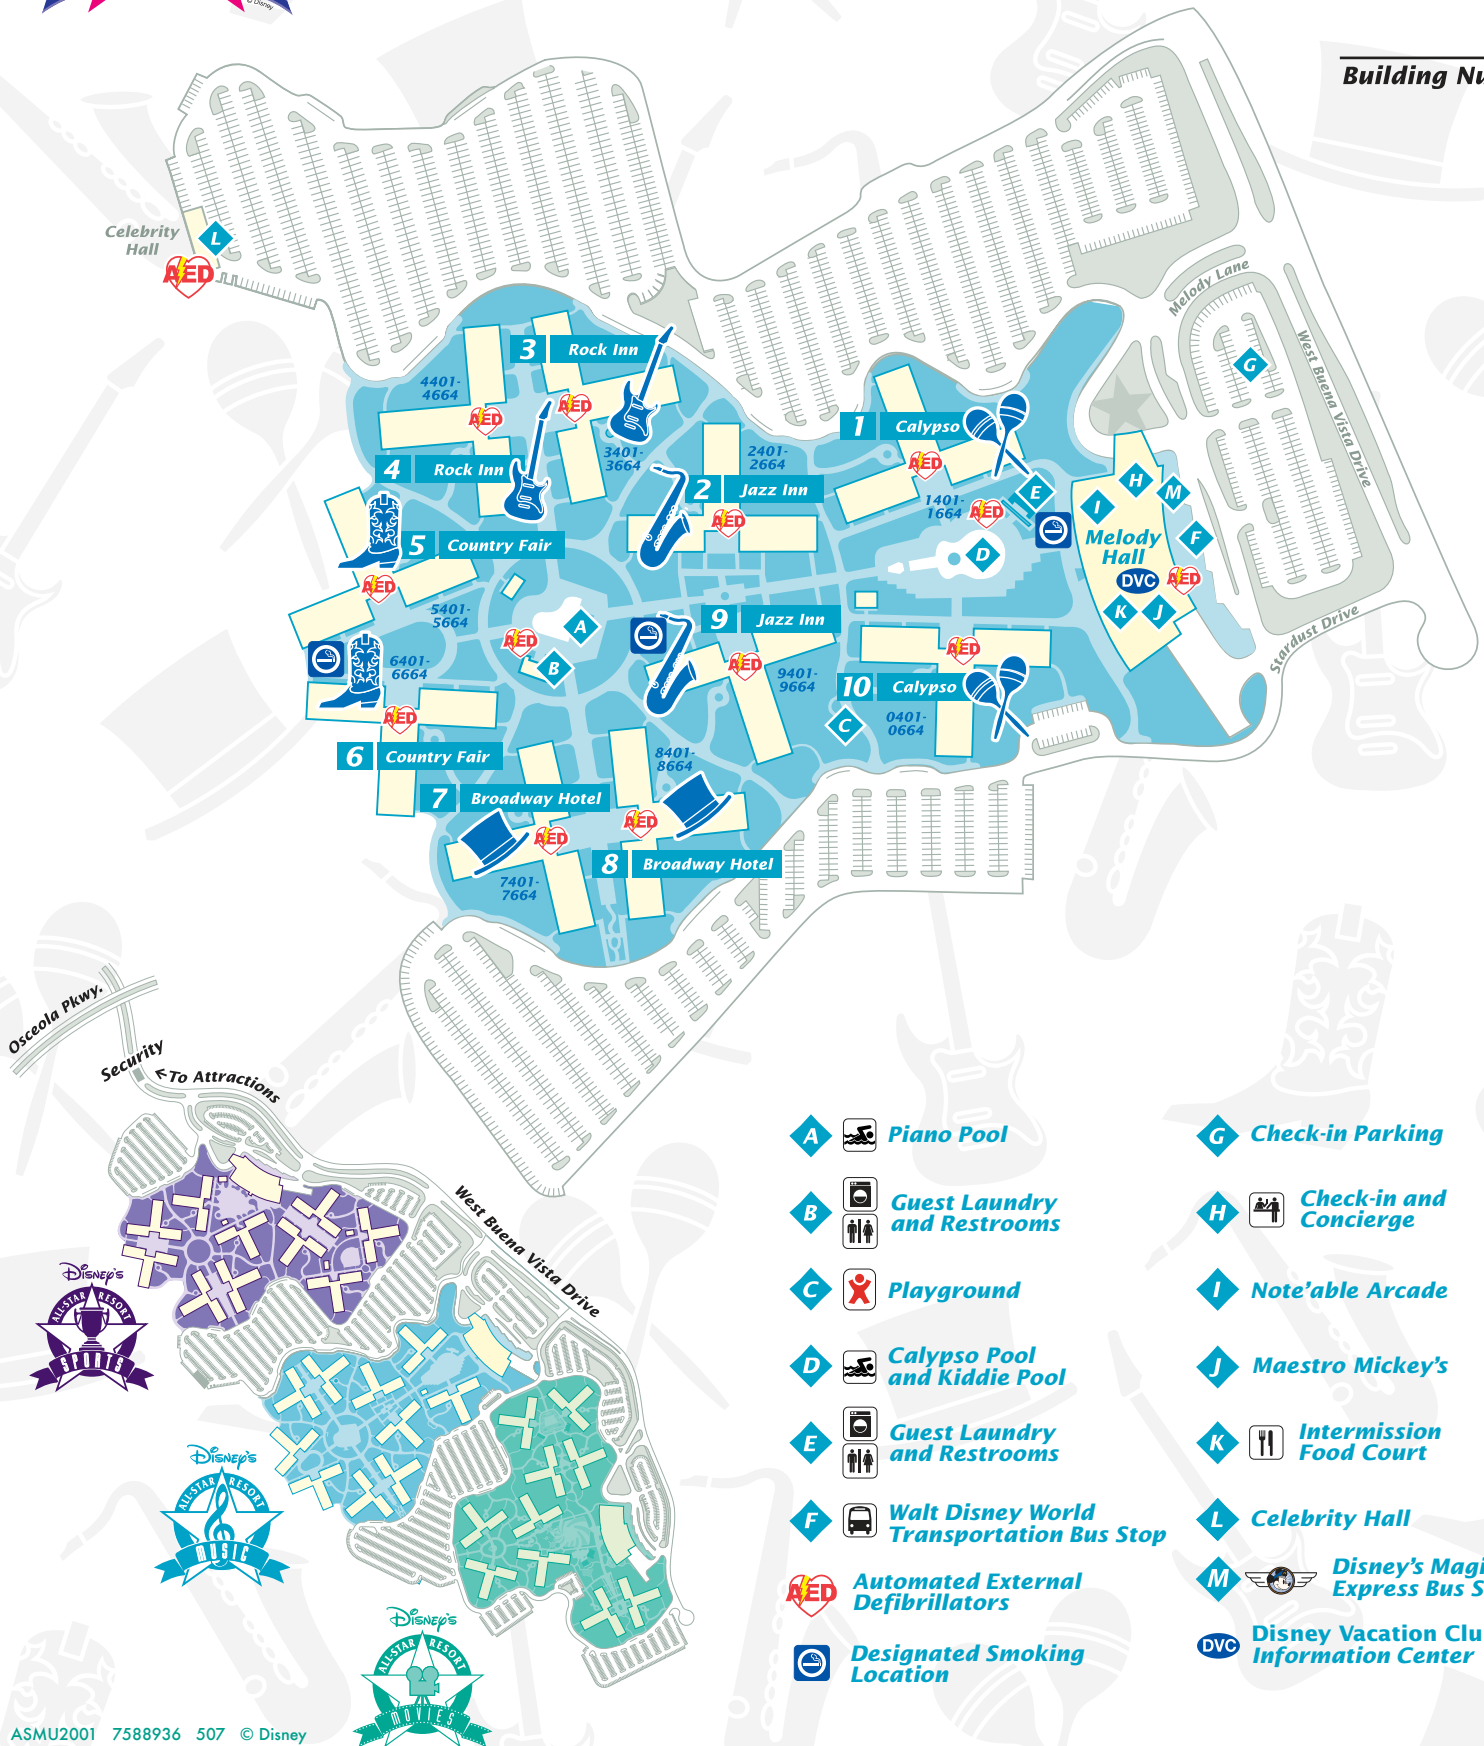

**Room Number**

**Floor Number**

**Building Number**

- A** **Piano Pool**
- B** **Guest Laundry and Restrooms**
- C** **Playground**
- D** **Calypso Pool and Kiddie Pool**
- E** **Guest Laundry and Restrooms**
- F** **Walt Disney World Transportation Bus Stop**
- G** **Check-in Parking**
- H** **Check-in and Concierge**
- I** **Note'able Arcade**
- J** **Maestro Mickey's**
- K** **Intermission Food Court**
- L** **Celebrity Hall**
- M** **Disney's Magical Express Bus Stop**
- DVC** **Disney Vacation Club Information Center**
- AED** **Automated External Defibrillators**
- Designated Smoking Location**